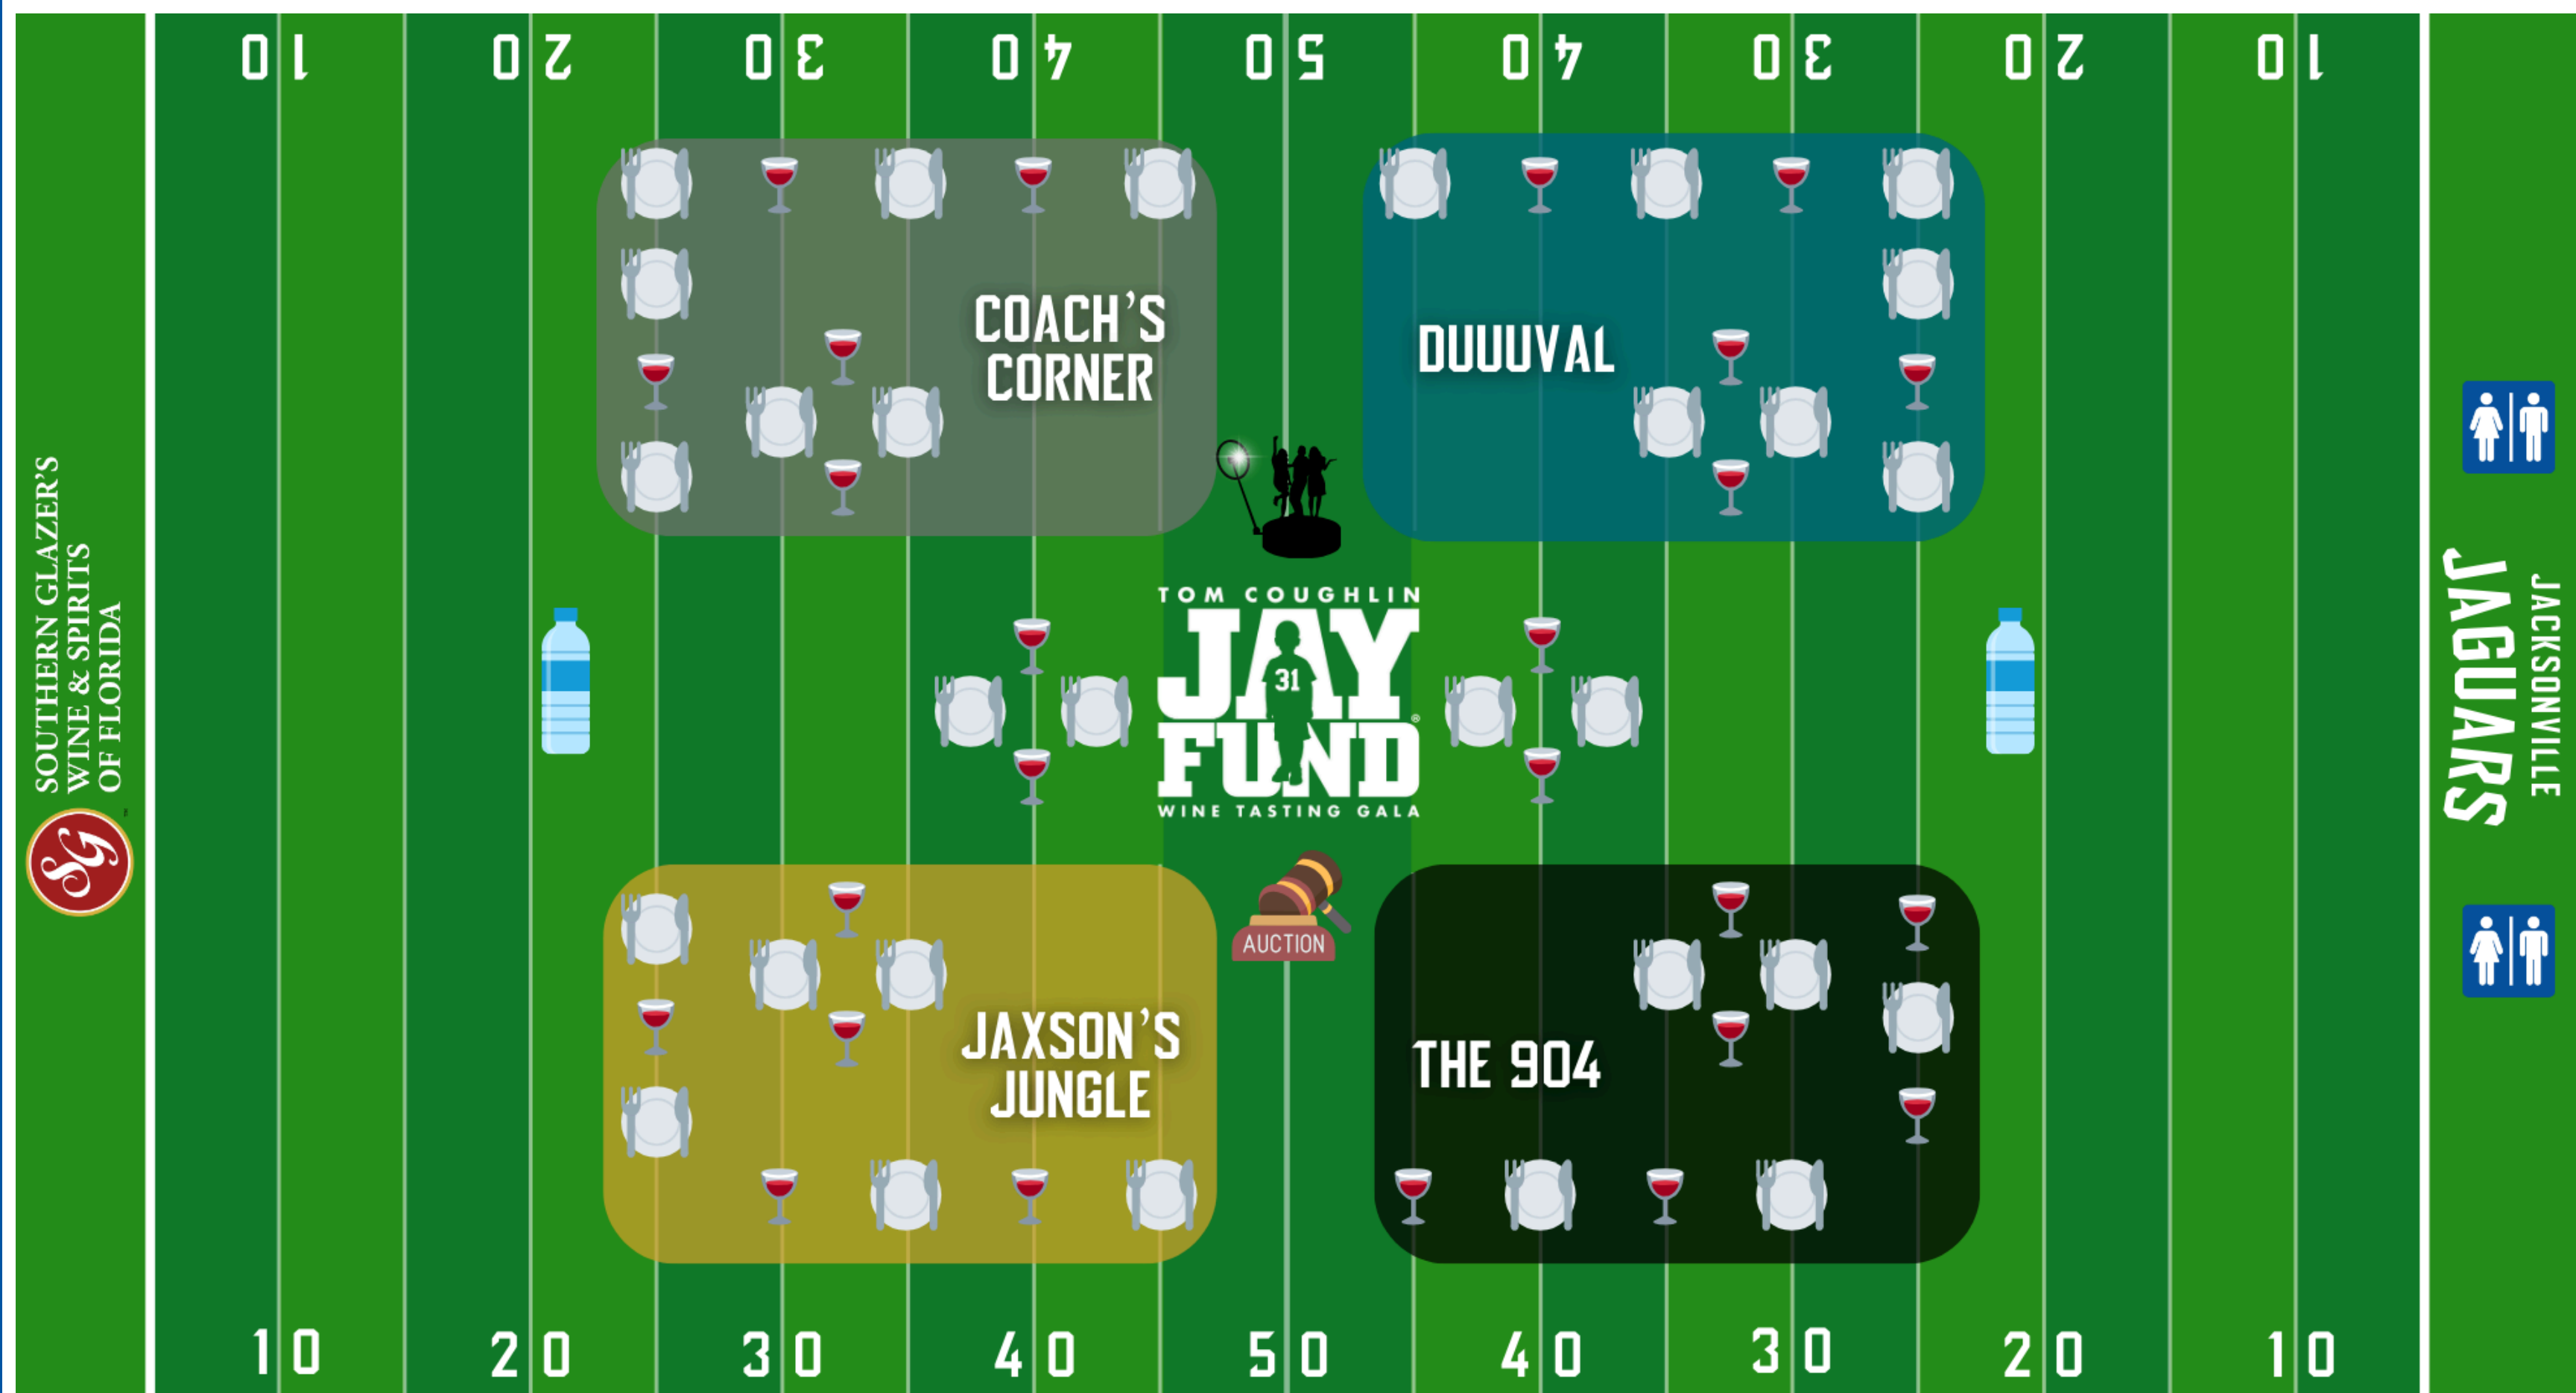

MAP KEY

COACH'S CORNER

- Bacardi
- Constellation
- Foley
- Justin
- Wente
- ABBQ
- Bellwether
- Harry's
- Malachi's Ice Cream Bar
- Mojo No. 4
- River & Post
- Salt Life
- Smallcakes

DUUUVAL

- Freixenet
- Rodney Strong
- The Wine Group
- Zamora
- Casa Reina
- Coffee Perks
- Graze Craze
- River & Post
- Seasons 52
- SoNapa
- TacoLu

JAY FUND LOGO

- C Mondavi
- Deutsch Family
- Trincher
- Blue Orchid Thai
- City Grille & Raw Bar
- Eleven South
- For Goodness Cake
- True Food Kitchen

JAXSON'S JUNGLE

- Moet Hennessy
- Jackson
- Oak Ridge
- Ste. Michelle
- Argyle
- Buddha Thai Bistro
- Celestia's
- Cone & Cream
- Fish Company
- Havana Jax & Cuba Libre Lounge

THE 904

- Delegat
- Pernod Ricard
- Prestige
- Ste. Michelle
- Wagner
- Aqua Grill
- bb's restaurant
- Bearded Pig
- Bono's
- Restaurant Orsay

SOUTHERN GLAZER'S WINE & SPIRITS OF FLORIDA

Tasting Trail Map presented by:

Hydration Station

Northwestern Mutual

Florida Georgia Line
Salazar Financial Group

360 Photo Booth